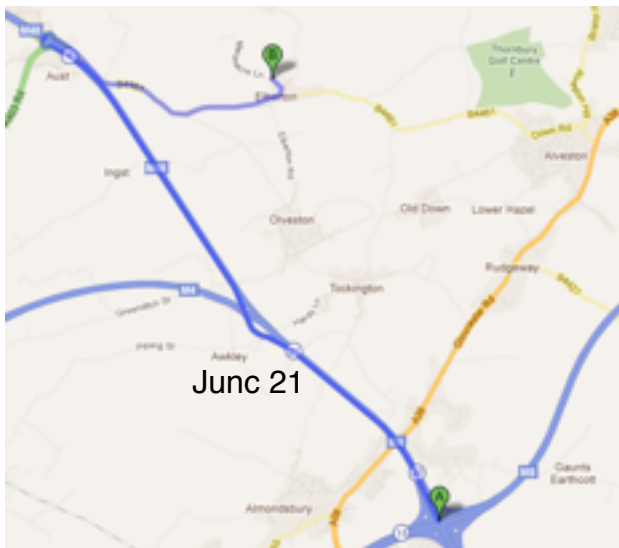

## Our Address:

- The Long Byre, Unit 8
- Redhill Farm Business Park
- Marshacre Lane
- Elberton
- Bristol
- BS35 4AL

## How to find us:

- head to where the M5 and M4 intersect, north of Bristol - marked "A"

- take the M4 towards Wales
- at Junction 21 turn off to take the M48, signposted for Chepstow & Services

- turn off the M48 at Junction 1, signposted for A403 Services & Avonmouth

- take the 4th exit off the roundabout under the M48, signposted for Thornbury B4461

- follow the B4461 into Elberton, turn left at the signpost for Redhill Farm Business Park

- turn left again to go down Marshacre Lane, and then through the metal gates on your left