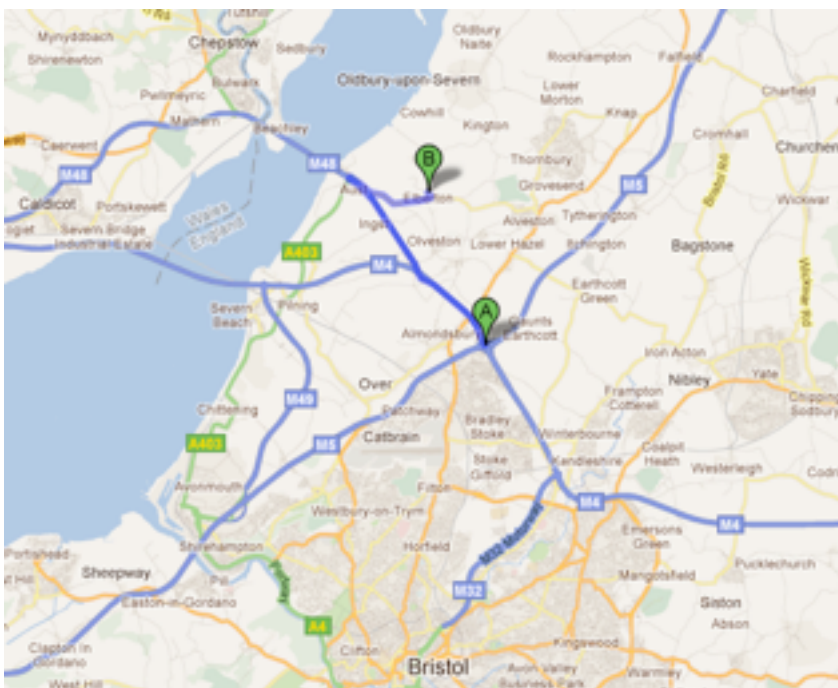

## Our Address:

- The Long Byre, Unit 8
- Redhill Farm Business Park
- Marshacre Lane
- Elberton
- Bristol
- BS35 4AL

## How to find us:

- head to where the M5 and M4 intersect, north of Bristol - marked "A"

- take the M4 towards Wales
- at Junction 21 turn off to take the M48, signposted for Chepstow & Services

- turn off the M48 at Junction 1, signposted for A403 Services & Avonmouth

- take the 4th exit off the roundabout under the M48, signposted for Thornbury B4461

- follow the B4461 into Elberton, turn left at the signpost for Redhill Farm Business Park

- turn left again to go down Marshacre Lane, and then through the metal gates on your left