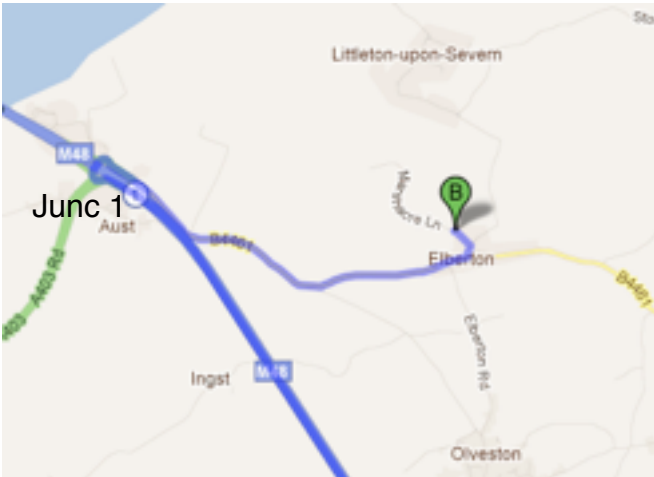

## Our Address:

- The Long Byre, Unit 8
- Redhill Farm Business Park
- Marshacre Lane
- Elberton
- Bristol
- BS35 4AL

## How to find us:

- head to where the M5 and M4 intersect, north of Bristol - marked "A"

- take the M4 towards Wales
- at Junction 21 turn off to take the M48, signposted for Chepstow & Services

- turn off the M48 at Junction 1, signposted for A403 Services & Avonmouth

- take the 4th exit off the roundabout under the M48, signposted for Thornbury B4461

- follow the B4461 into Elberton, turn left at the signpost for Redhill Farm Business Park

- turn left again to go down Marshacre Lane, and then through the metal gates on your left