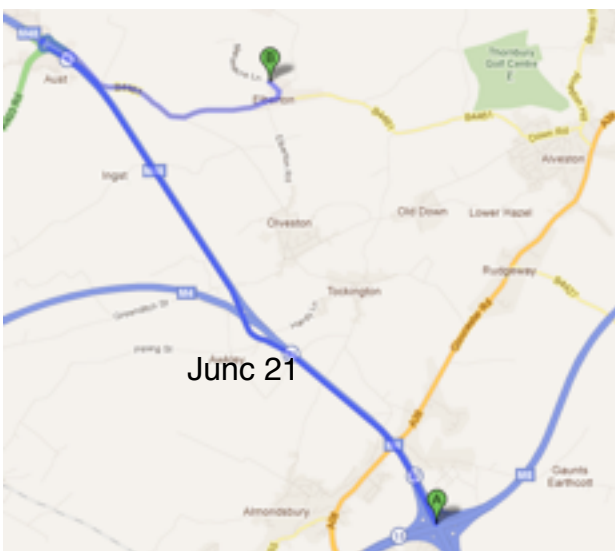

Our Address:

- The Long Byre, Unit 8
- Redhill Farm Business Park
- Marshacre Lane
- Elberton
- Bristol
- BS35 4AL

How to find us:

- head to where the M5 and M4 intersect, north of Bristol - marked "A"

- take the M4 towards Wales
- at Junction 21 turn off to take the M48, signposted for Chepstow & Services

- turn off the M48 at Junction 1, signposted for A403 Services & Avonmouth

- take the 4th exit off the roundabout under the M48, signposted for Thornbury B4461

- follow the B4461 into Elberton, turn left at the signpost for Redhill Farm Business Park

- turn left again to go down Marshacre Lane, and then through the metal gates on your left

- Park in front of the showroom.

- We look forward to seeing you...

Call us for directions if you need:

- **Freephone:** 0800 622 6464
- **Main Line:** 01454 413636