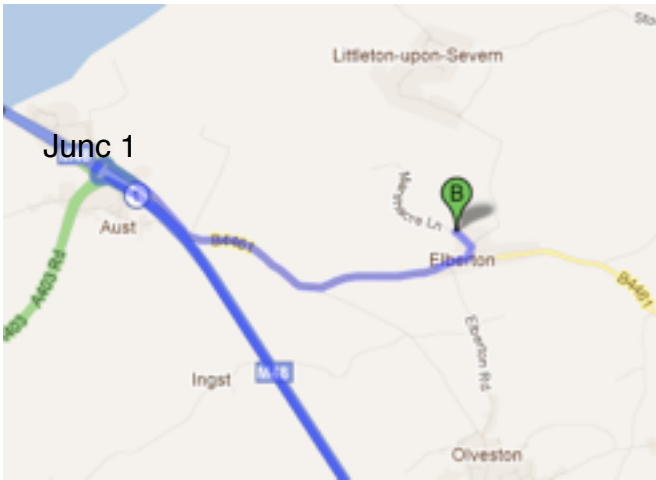

Our Address:

- The Long Byre, Unit 8
- Redhill Farm Business Park
- Marshacre Lane
- Elberton
- Bristol
- BS35 4AL

How to find us:

- head to where the M5 and M4 intersect, north of Bristol - marked "A"

- take the M4 towards Wales
- at Junction 21 turn off to take the M48, signposted for Chepstow & Services

- turn off the M48 at Junction 1, signposted for A403 Services & Avonmouth

- take the 4th exit off the roundabout under the M48, signposted for Thornbury B4461

- follow the B4461 into Elberton, turn left at the signpost for Redhill Farm Business Park

- turn left again to go down Marshacre Lane, and then through the metal gates on your left

- Park in front of the showroom.

- We look forward to seeing you...

Call us for directions if you need:

- **Freephone:** 0800 622 6464
- **Main Line:** 01454 413636