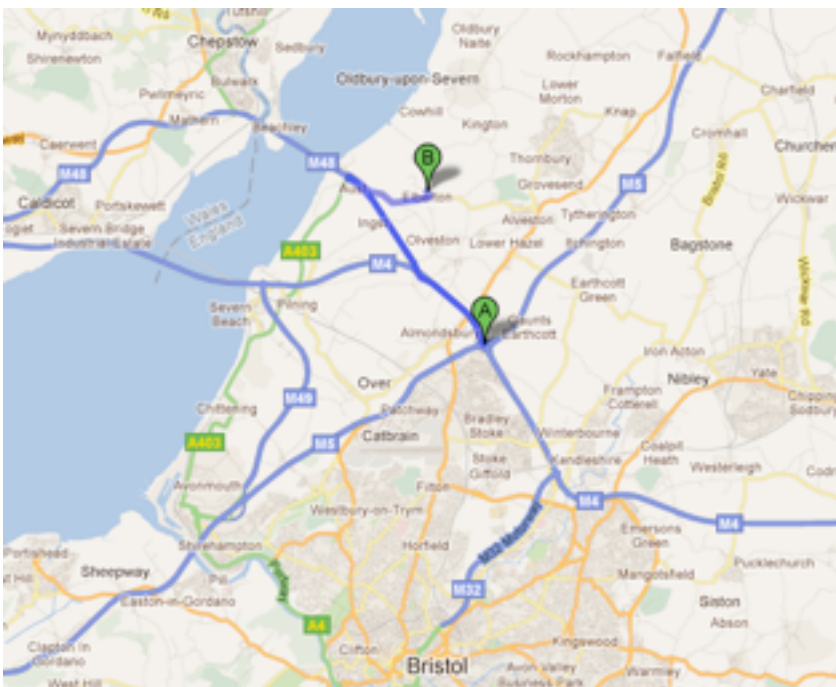

Our Address:

- The Long Byre, Unit 8
- Redhill Farm Business Park
- Marshacre Lane
- Elberton
- Bristol
- BS35 4AL

How to find us:

- head to where the M5 and M4 intersect, north of Bristol - marked "A"

- take the M4 towards Wales
- at Junction 21 turn off to take the M48, signposted for Chepstow & Services

- turn off the M48 at Junction 1, signposted for A403 Services & Avonmouth

- take the 4th exit off the roundabout under the M48, signposted for Thornbury B4461

- follow the B4461 into Elberton, turn left at the signpost for Redhill Farm Business Park

- turn left again to go down Marshacre Lane, and then through the metal gates on your left

- Park in front of the showroom.

- We look forward to seeing you...

Call us for directions if you need:

- **Freephone:** 0800 622 6464
- **Main Line:** 01454 413636