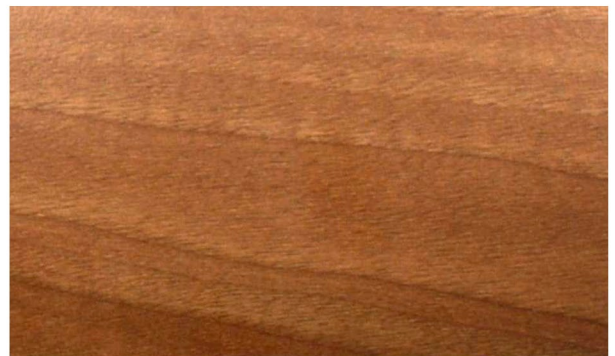

Finishes available on selected DPT pool tables and pool diners.

Light Oak

Light Walnut

Dark Walnut

Mahogany

White

Black