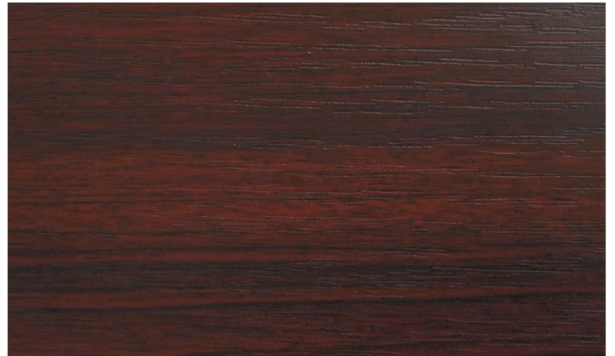

Finishes available on selected DPT pool tables and pool diners.

Light Oak

Light Walnut

Dark Walnut

Mahogany

White

Black