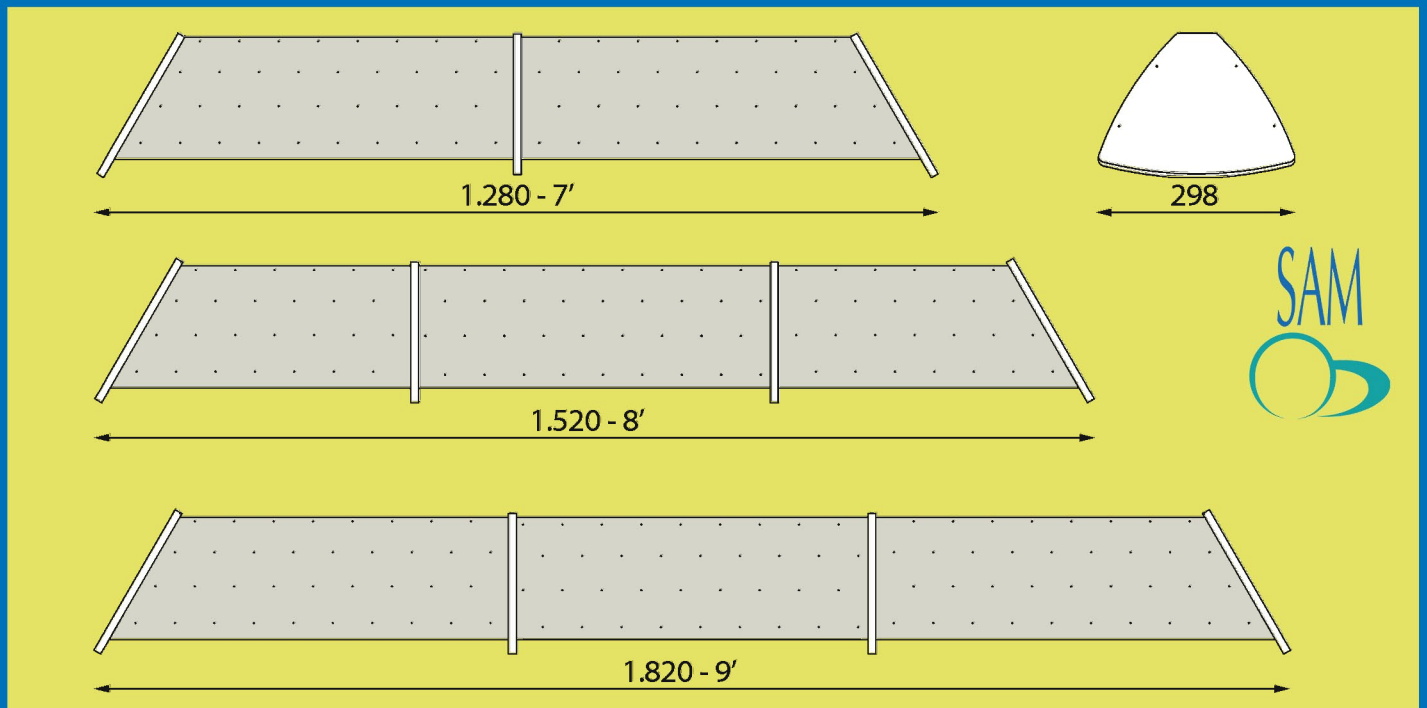

PICTURES:

The MIST shade, designed by SAM Billiards, offers you the possibility of customization or inclusion of advertisement pictures on the translucent methacrylate parts at both ends. If you own a pool club with several numbered tables, you may clearly show numbers to your customers thanks to this feature.