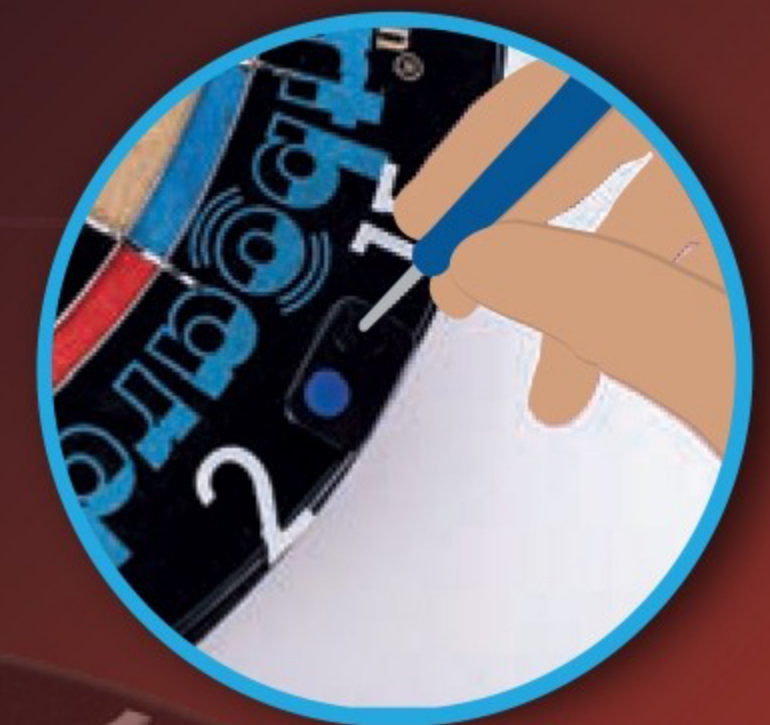

C. Magnetiser light will flash **green**.

((3.)) CHECK CONNECTION

A. To show that ScoreBuddy® has successfully connected to your Unicorn® Smartboard®, the light on the front of the dartboard will be a solid **green** (no longer flashing). If the light is not illuminated press the button on the dartboard to reconnect. (No pairing is required)

B. The connection status indicator in the ScoreBuddy® App should be **blue**.
(If not solid **blue** press the status indicator in the App and press reconnect).

C. For the best connection it is recommended there is a maximum of 1.5 metres between the Smartboard® and your device.

((4.)) MAGNETISE YOUR STEEL TIP DARTS

A. It is important each Steel Tip point is “magnetised”, to ensure correct scoring is recorded in the Unicorn® ScoreBuddy®App

B. Dart points are magnetised by inserting each point into the Magnetiser hole (illuminated by the **green** light) on the front of the dartboard.

We recommend placing each dart point in the magnetiser for 3 seconds

C. Unicorn® Steel Tip dart points are recommended for the best experience.

D. Users of the Unicorn® Soft Tip Smartboard® can skip this step as your dart tips are plastic