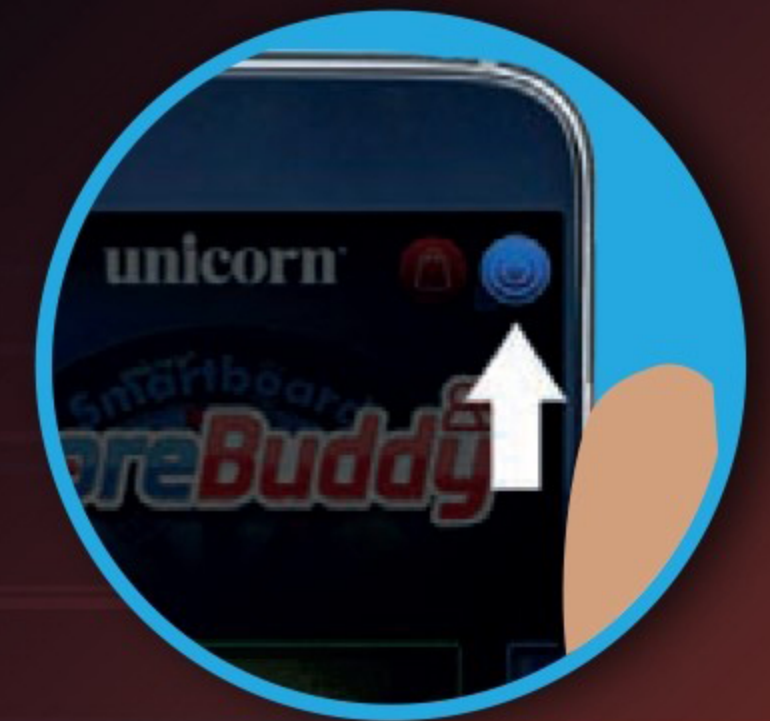

((2.)) ACTIVATE SMARTBOARD®

A. Insert 3 x AA batteries in the back of the dartboard (ensuring correct battery polarity alignment).

Note: Dartboard will not work if batteries are installed incorrectly.

B. Press button on the front of the dartboard.

C. Magnetiser light will flash **green**.

((3.)) CHECK CONNECTION

A. To show that ScoreBuddy® has successfully connected to your Unicorn® Smartboard®, the light on the front of the dartboard will be a solid **green** (no longer flashing). If the light is not illuminated press the button on the dartboard to reconnect. (No pairing is required)

B. The connection status indicator in the ScoreBuddy® App should be **blue**.
(If not solid **blue** press the status indicator in the App and press reconnect).

C. For the best connection it is recommended there is a maximum of 1.5 metres between the Smartboard® and your device.