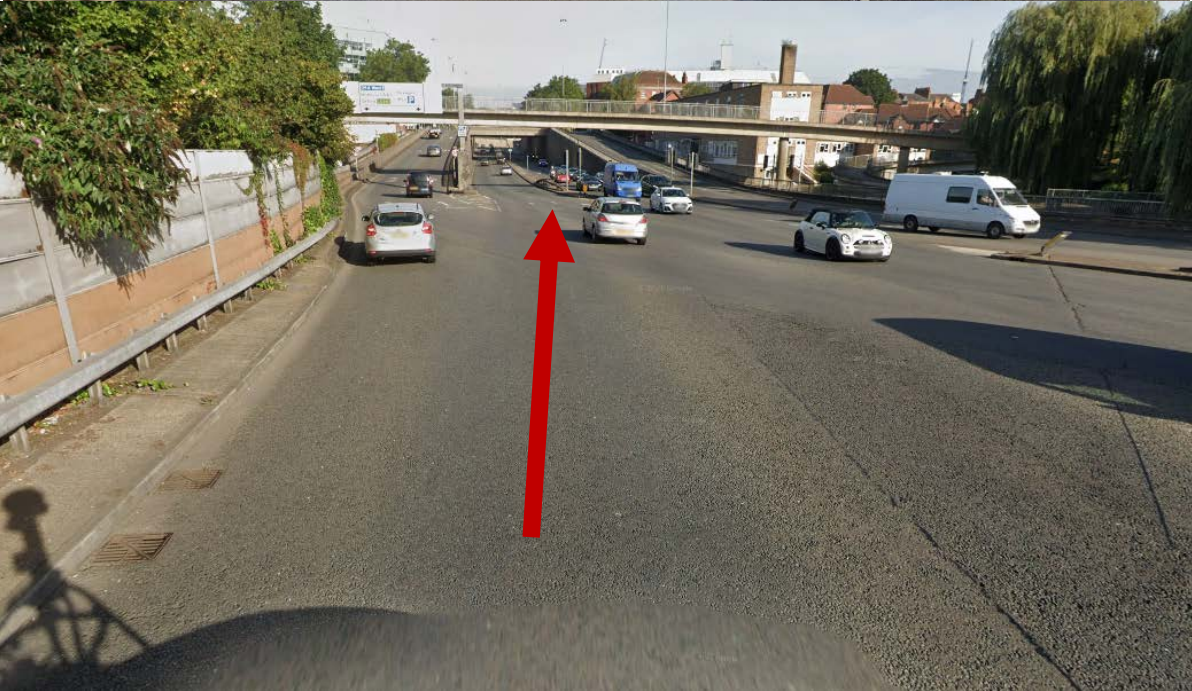

Commercial Showroom Address

The Crucible Sports & Social Club
6 Richfield Avenue
Reading
RG1 8EQ

You can type the above postcode into your satellite navigation system for directions. Below covers some basic directions from J11 of the M4 motorway.

How To Find The Crucible

- 1: Head to Junction 11 of the M4 Motorway (Exit for A33 Basingstoke and Reading (Central and South)).
- 2: Use lanes for A33 heading towards Reading, Green Park and Madejski Stadium.

Figure 1 - Junction 11 Roundabout

- 3: Continue following signs on A33 to head towards Reading.

4: Use the right-hand lane to join the A329

Figure 2 - merging to A329

5: At this roundabout, take the first exit towards Oxford, Henley, Caversham and Industrial Areas (A4074).

6: Take the first exit at the new roundabout towards Richfield Avenue and Cardiff Road Industrial Areas.

7: Continue on Richfield Avenue, going straight on at the next roundabout.

8: The Crucible Sports and Social Club will be on your left.