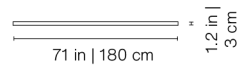

### Materials

**Upholstery:** Natté from Sunbrella (100% acrylic).

 Sunbrella

white

dark taupe

**285**

**Weight**  
5.8 lb | 2,6 kg

**220**

**Weight**  
4.4 lb | 2 kg

**180**

**Weight**  
3.6 lb | 1,6 kg

**160**

**Weight**  
3.1 lb | 1,4 kg

**120**

**Weight**  
2.4 lb | 1 kg

**50**