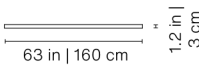

### Materials

**Upholstery:** Natté from Sunbrella (100% acrylic).

 Sunbrella

white

dark taupe

**285**

**Weight**  
5.8 lb | 2,6 kg

**220**

**Weight**  
4.4 lb | 2 kg

**180**

**Weight**  
3.6 lb | 1,6 kg

**160**

**Weight**  
3.1 lb | 1,4 kg

**120**

**Weight**  
2.4 lb | 1 kg

**50**