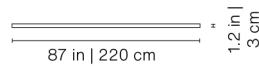

### Materials

**Upholstery:** Natté from Sunbrella (100% acrylic).

 Sunbrella

white

dark taupe

**285**

**Weight**  
5.8 lb | 2,6 kg

**220**

**Weight**  
4.4 lb | 2 kg

**180**

**Weight**  
3.6 lb | 1,6 kg

**160**

**Weight**  
3.1 lb | 1,4 kg

**120**

**Weight**  
2.4 lb | 1 kg

**50**