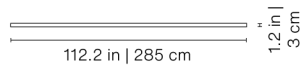

### Materials

**Upholstery:** Natté from Sunbrella (100% acrylic).

 Sunbrella

white

dark taupe

**285**

**Weight**  
5.8 lb | 2,6 kg

**220**