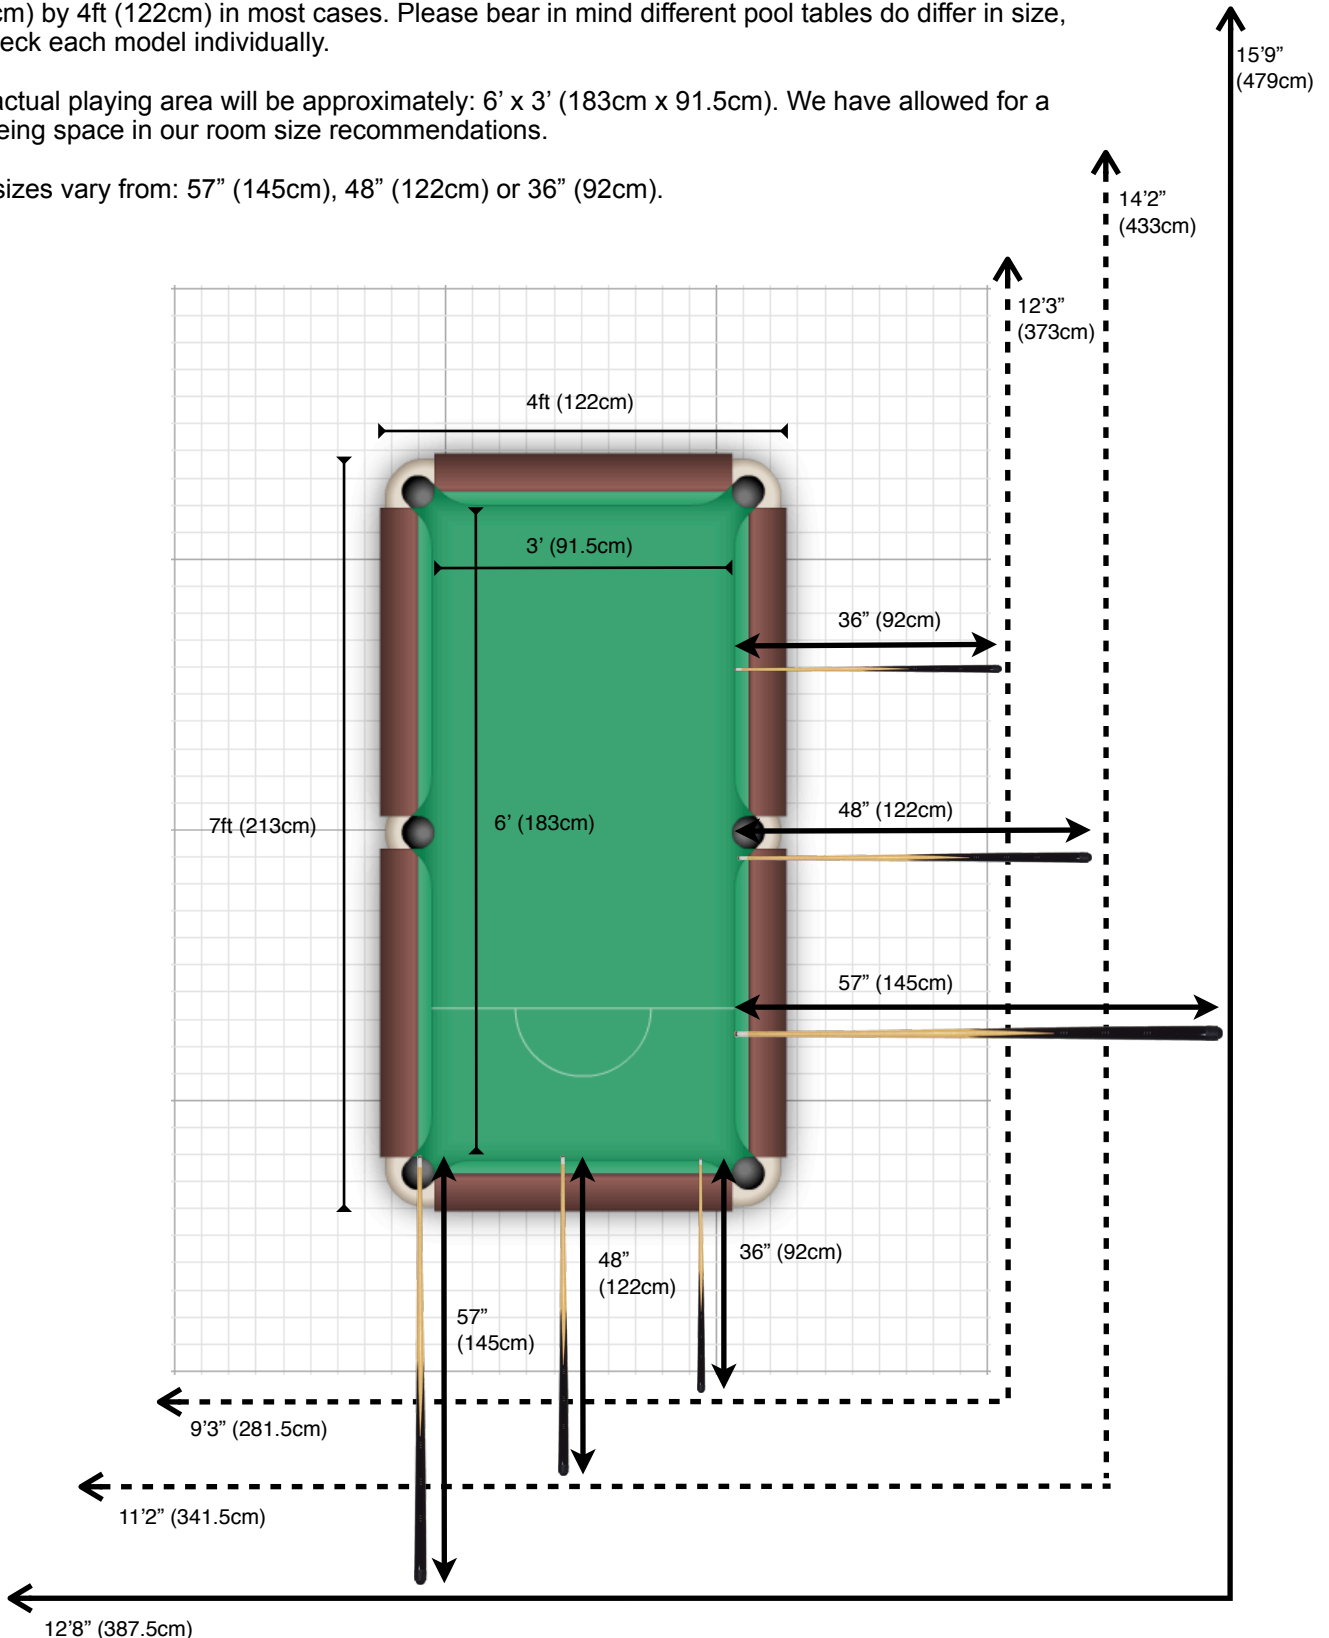

English Pool Table Measurements - 7ft

The 7ft size quoted for an English Pool Table refers to the exterior measurements, being 7ft (213cm) by 4ft (122cm) in most cases. Please bear in mind different pool tables do differ in size, so check each model individually.

The actual playing area will be approximately: 6' x 3' (183cm x 91.5cm). We have allowed for a 1" cueing space in our room size recommendations.

Cue sizes vary from: 57" (145cm), 48" (122cm) or 36" (92cm).

Please Note: Not to scale. All measurements are approximate. Ensure you check all measurements personally prior to ordering a pool table.