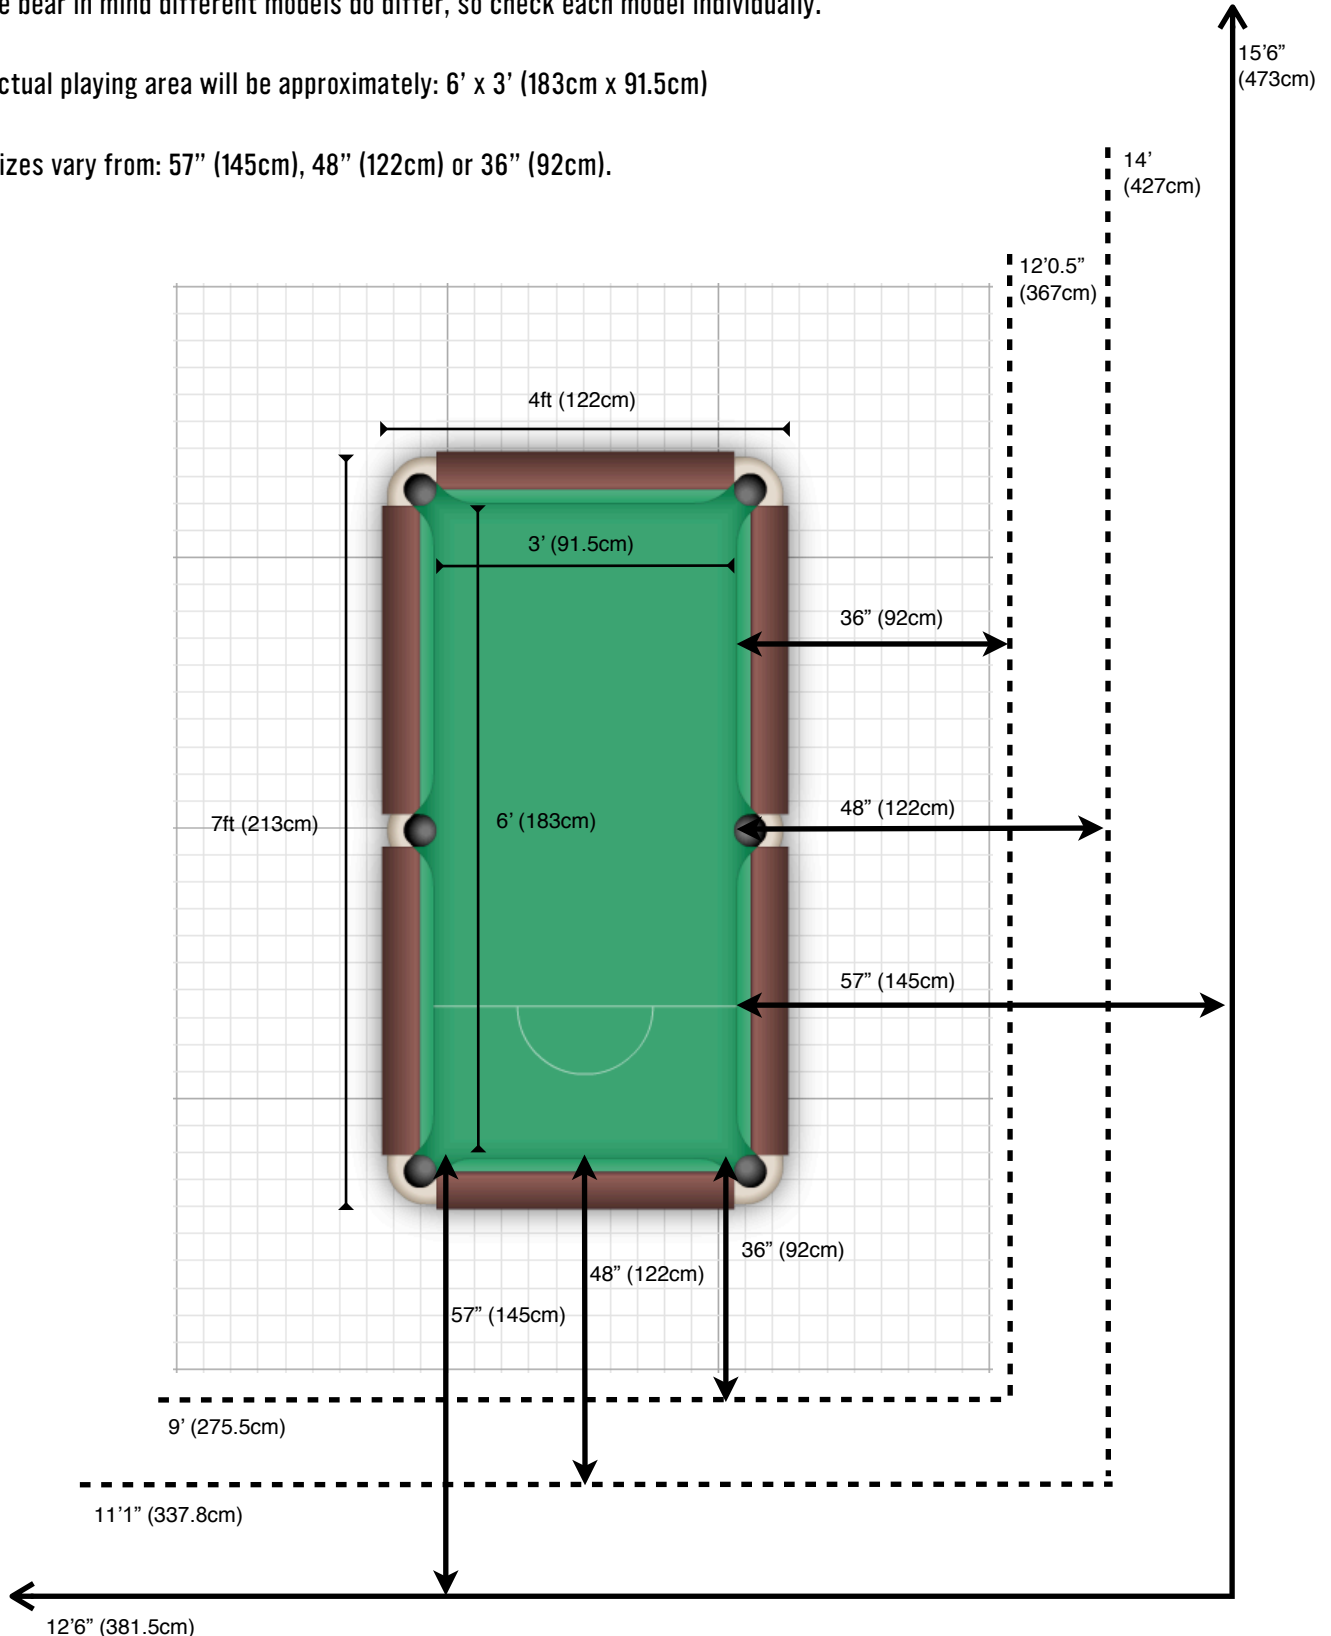

# English Pool Table Measurements - 7ft

The 7ft size quoted for an English Pool Table refers to the exterior measurements, being 7ft (213cm) by 4ft (122cm) in most cases.

Please bear in mind different models do differ, so check each model individually.

The actual playing area will be approximately: 6' x 3' (183cm x 91.5cm)

Cue sizes vary from: 57" (145cm), 48" (122cm) or 36" (92cm).

**Please Note:** Not to scale. All measurements are approximate. Ensure you check all measurements personally prior to ordering a pool table.