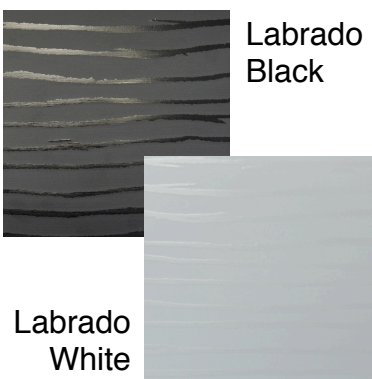

Please note: not all finishes are available on all tables

Real Wood Finishes:

Light Walnut Glazed

Light Walnut

Natural

Cherry

Mahogany

Dark Walnut

Laminate Finishes:

Gloss White

Silver

Antricity

Oak

Labrado Black

Labrado White

Labrado Visone

Chene Acajou

Please note: not all finishes are available on all tables

Laminate Finishes:

Sunlight

Sunrise

Black Ash

Walnut

Light Oak

Zebra Moka

Allegro High Gloss

Allegro Matt

Grey Zebrano

Mahogany

Borneo Matt

Borneo High Gloss