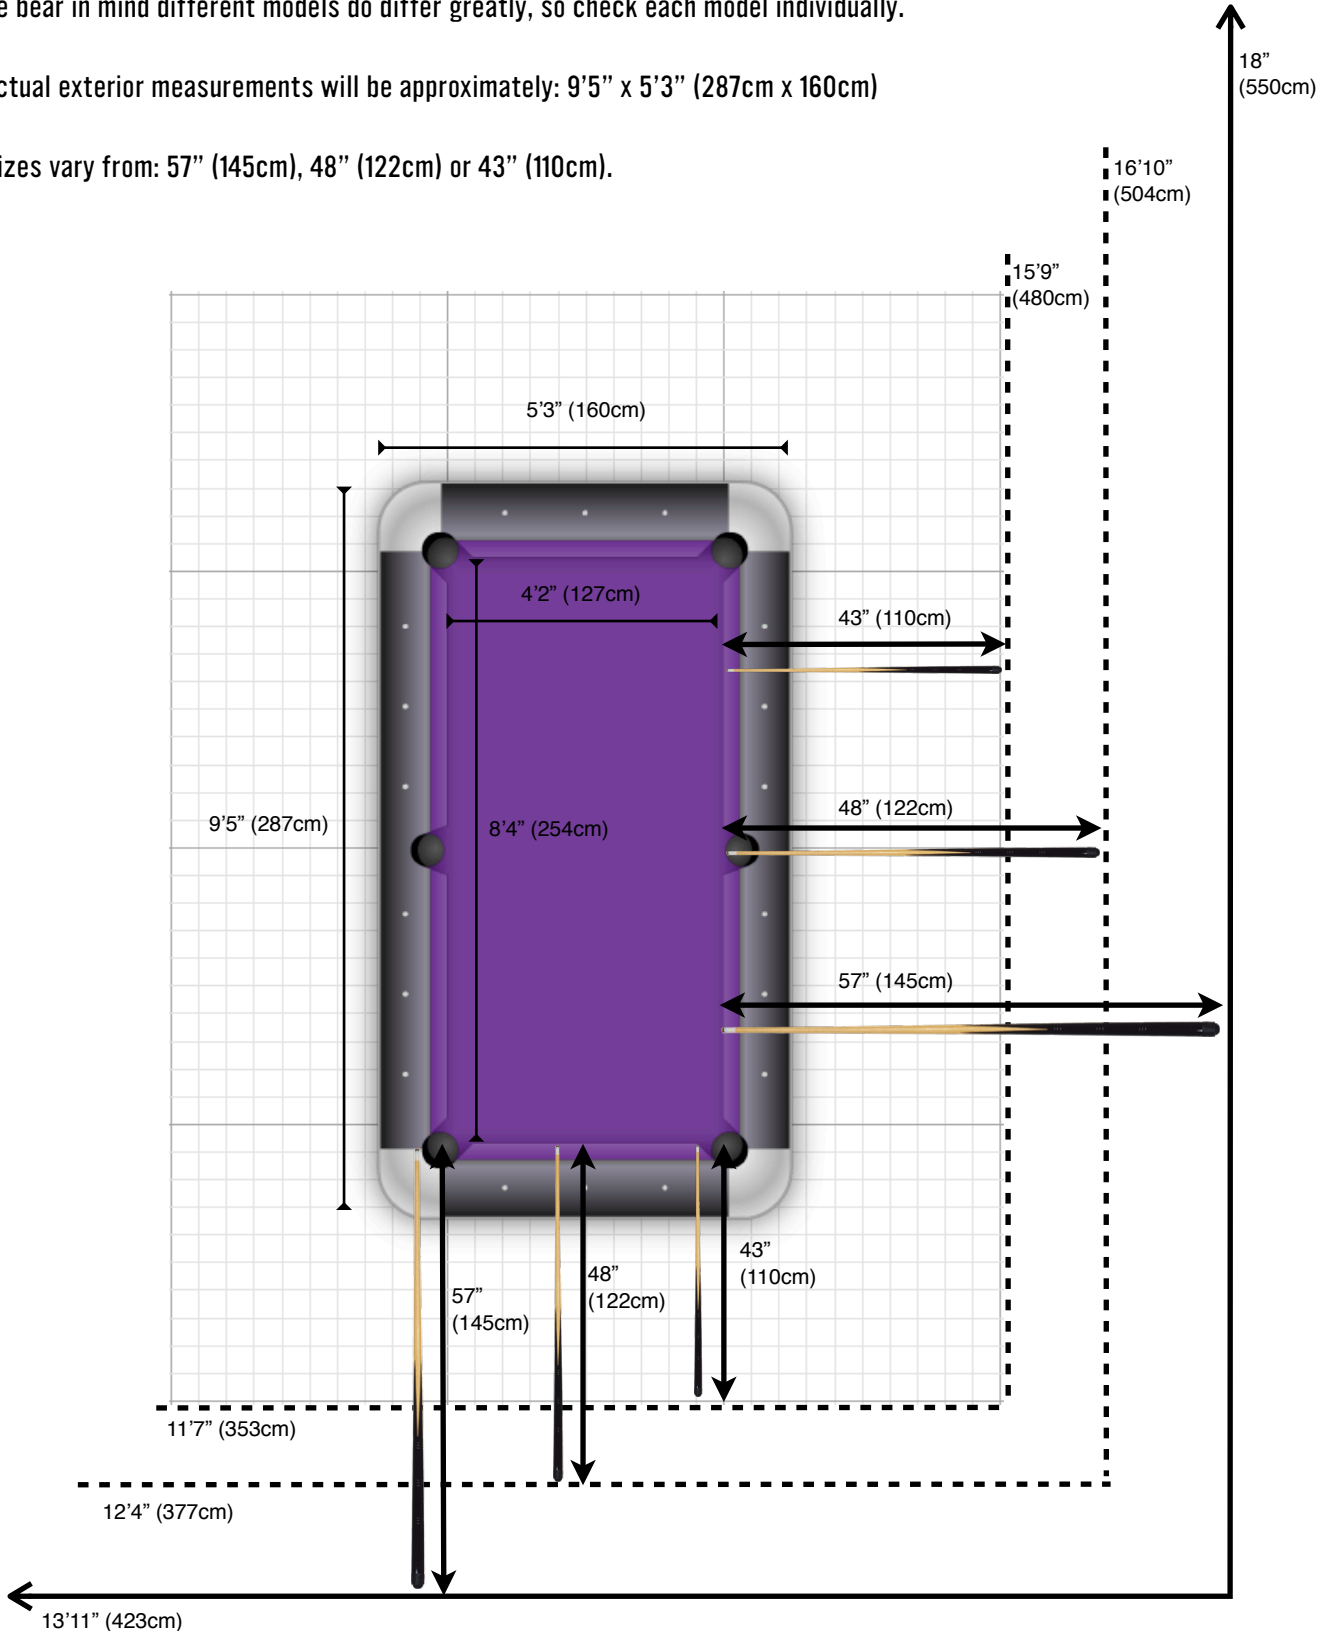

# American Pool Table Measurements - 9ft

The 9ft size quoted for most American Pool Tables refers to the slate length, with the playing surface being 8'4" (254cm) by 4'2" (127cm) for most models.

Please bear in mind different models do differ greatly, so check each model individually.

The actual exterior measurements will be approximately: 9'5" x 5'3" (287cm x 160cm)

Cue sizes vary from: 57" (145cm), 48" (122cm) or 43" (110cm).

**Please Note:** Not to scale. All measurements are approximate. Ensure you check all measurements personally prior to ordering a pool table.