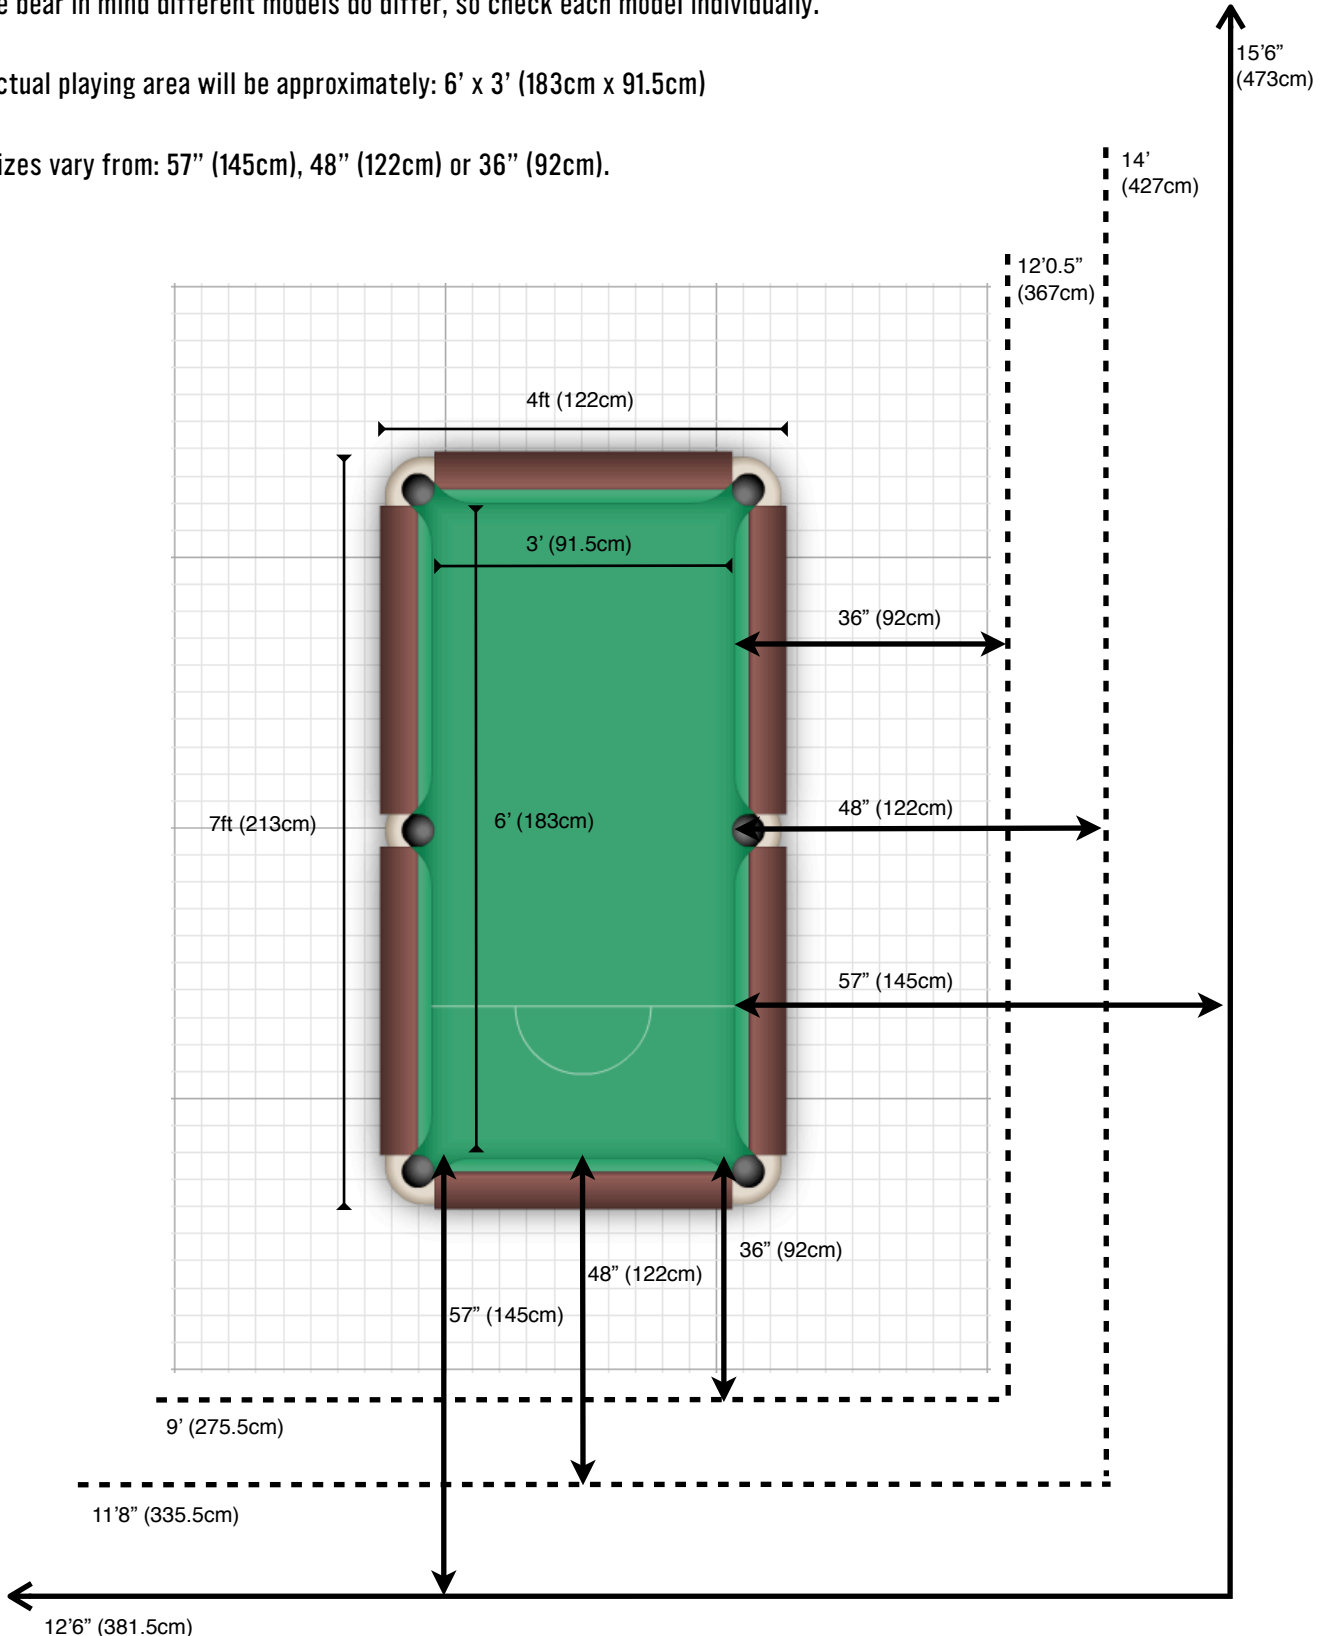

English Pool Table Measurements - 7ft

The 7ft size quoted for an English Pool Table refers to the exterior measurements, being 7ft (213cm) by 4ft (122cm) in most cases.

Please bear in mind different models do differ, so check each model individually.

The actual playing area will be approximately: 6' x 3' (183cm x 91.5cm)

Cue sizes vary from: 57" (145cm), 48" (122cm) or 36" (92cm).

Please Note: Not to scale. All measurements are approximate. Ensure you check all measurements personally prior to ordering a pool table.